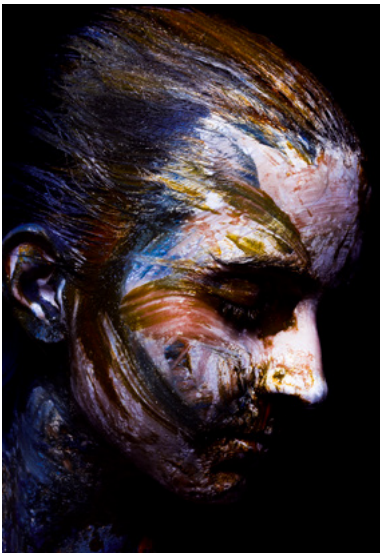

Sexual Colors #36

Mineral pigment print on paper

Size: 110x160 cm

Edition: 1/5

R$ 45.000,00