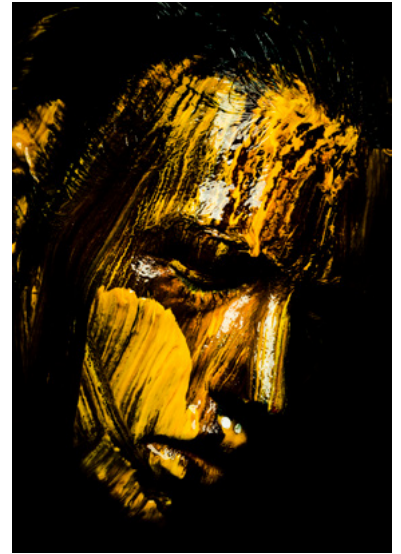

Sexual Colors #31

Mineral pigment print on paper

Size: 110x160 cm

Edition: 2/5

R$ 55.000,00